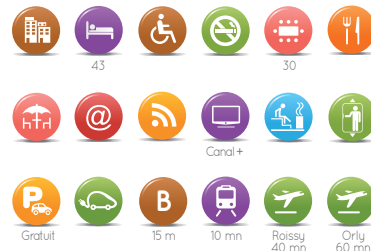

LA FERTÉ-SOUS-JOUARRE

32, avenue Franklin Roosevelt
77260 LA FERTÉ-SOUS-JOUARRE
tél. 01 60 61 53 60
fax 01 64 34 45 31
la-ferte@besthotel.fr
www.besthotel.fr/la-ferte

Flashez
ce code
pour enregistrer
les coordonnées
de votre Best Hotel

Situé à l'entrée de La Ferté-sous-Jouarre au croisement des axes principaux, l'hôtel bénéficie d'un emplacement idéal aux portes de la Brie (Coulommiers à 15 kms) et de la Champagne (Reims à 50 minutes).

- Autoroute A4 sortie n°18 à 5 minutes
- Eurodisney à 20 minutes
- aéroports Roissy à 40 minutes et orly à 60 minutes

Located in the entrance of La Ferté-sous-Jouarre, at the crossing of main roads, the hotel benefit from an ideal place near the Brie region (15 km to Coulommiers) and of the Champagne region (50 minutes to Reims).

- Highway A4 (exit n°18) in 5 minutes
- Eurodisney in 20 minutes
- Roissy airport in 40 minutes and Orly in 60 minutes

Information
Réservation /
Booking

01 60 61 53 60
www.besthotel.fr

Tarifs 2018*

Chambre confort
1 ou 2 personne(s)
mini 68 €
maxi 85 €

*Tarifs hors taxe de séjour et hors manifestation particulière variant selon le nombre d'occupants et périodes.

Pour plus d'informations composez le 01 60 61 53 60 ou réservez votre chambre au meilleur prix disponible sur www.besthotel.fr.

Accès

Depuis Paris (Autoroute A4)

- sortie 18 "St Jean les 2 Jumeaux"
- suivre D603 "la Ferté-sous-Jouarre"

Depuis Reims (Autoroute A4)

- sortie 19 "Montreuil-aux-Lions"
- suivre D603 la Ferté puis Coulommiers
- au rond point 1er sortie "A4/Meaux/Coulommiers"

Depuis Coulommiers, Jouarre (D402)

- prendre la D402 direction "Jouarre/La-Ferté"
- après Jouarre prendre D603 "A4 Metz-Nancy/Château-Th.".

Depuis Meaux (D603)

- suivre D603 direction "A4 Metz/Chalons/La-Ferté"

Coordonnées GPS